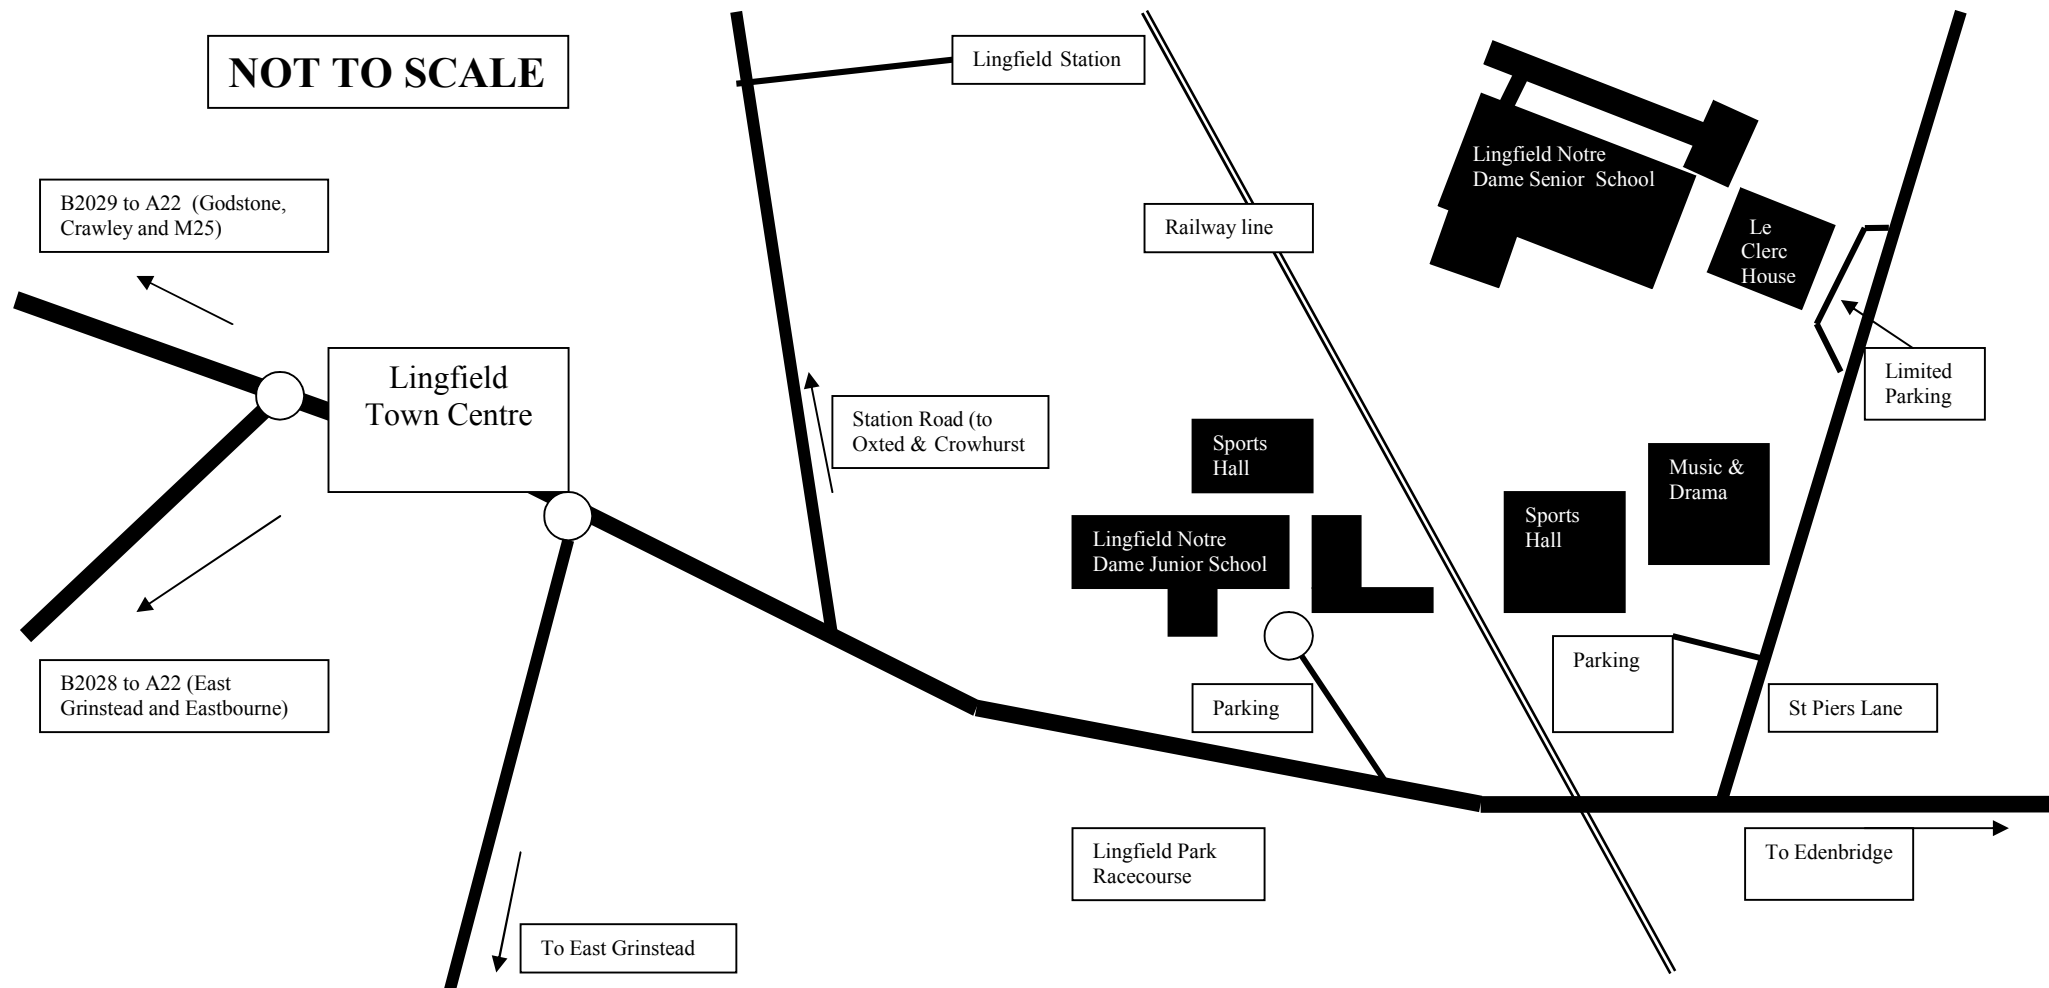

MAP AND DIRECTIONS TO LINGFIELD NOTRE DAME SCHOOL

Tel: 01342 833176 (Admissions) 01342 833372 (Junior School) 01342 832407 (Senior School)

If you are coming round the M25, exit at Junction 6 and follow A22 south (signposted East Grinstead and Lingfield Racecourse).

At Blindley Heath, turn on to the B2029 signposted to Lingfield and the Racecourse. Drive through Lingfield – there are two mini roundabouts, take the first exit at each one. The entrance to the Junior School is opposite the Racecourse. For the Senior School continue under the railway bridge and turn left into St Piers Lane.

From Edenbridge, take the B2028 and follow this road. For the Senior School, turn right into St Piers Lane, or for the Junior School continue under the railway bridge and turn right into our entrance opposite the Racecourse.

For the Junior School, park in the small visitors car park on the left after the entrance and go through the wooden gates, across the playground, to the Junior School Office.

For the Senior School, there is limited parking available in front of Le Clerc House (please observe the No Entry sign and use the next entrance).

Come to the door at the front of the house and ring the bell.

Alternatively there is a large car park next to the Music and Drama Block. Follow the footpath up towards the main Senior School block and follow the blue signpost to the front of Le Clerc House.